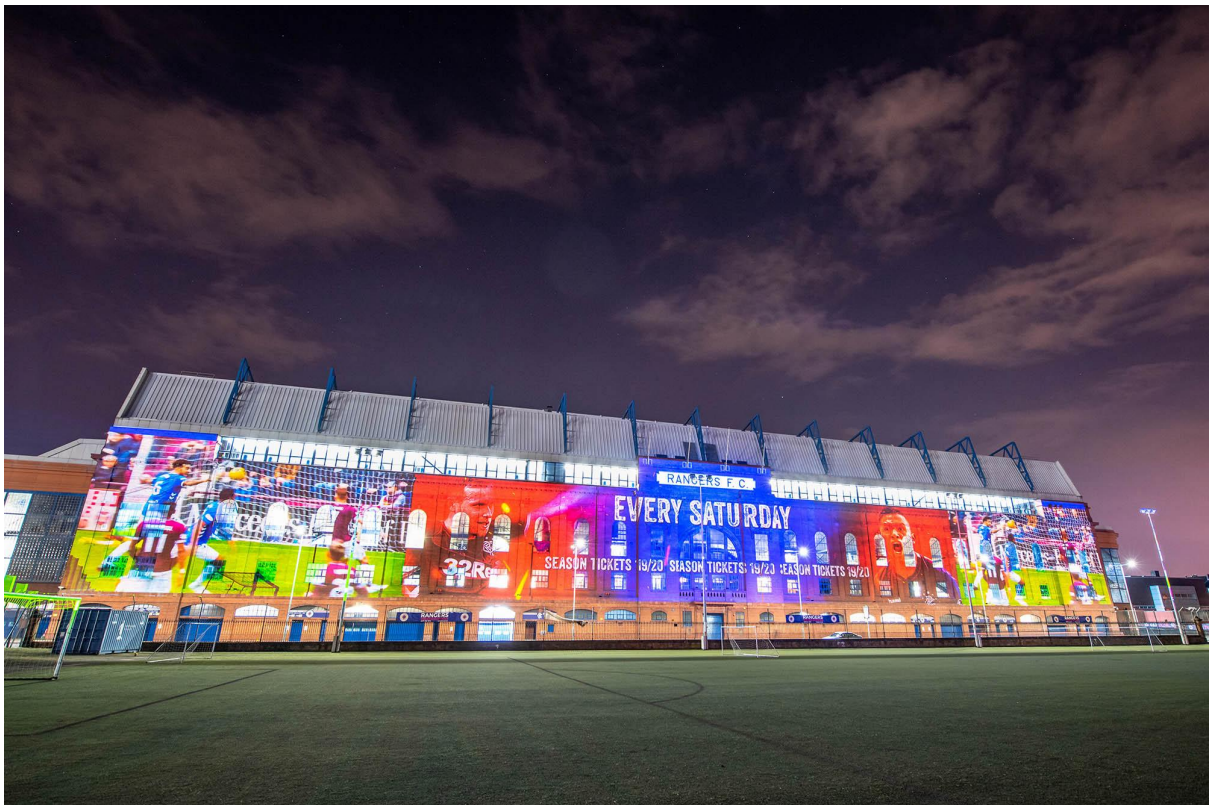

We see shadows of people on walls on stage all the time and think nothing of it. Yes, it is a very big circus, but that's where all the action is. People tend to choose canvases such as stages, buildings and translucent backdrops. Obviously, the owner of the building or structure needs to grant permission first. Doors were included in the background. Panel defined by split mullions and transoms Panels are framed by mullions on the vertical edges and transoms on the horizontal edges.

Sensitivity analysis is the technique recommended for energy and water conservation projects by FEMP. When users look toward the northern pole of the planet, distortions are evident there that provide an unrealistic view of the land. Like we said at the start, the Star Wars world isn't quite here yet, but the technology is real. , with results from Church et al. Watching [christmas projections](#) take place is amazing!

Well, with us, projection mapping is completely versatile, meaning we can project your visuals on a feature wall indoors too. Sustainable development aspirations are at risk because many people, assets and vital resources are concentrated along low-lying coasts around the world. This tension will push certain organizations across the line to take protect their communications against cryptographic attacks through quantum communication technology. This flexible medium can be turned to many purposes within marketing. Vertical lines indicate the occurrence of major volcanic eruptions, which cause temporary drops in GMSL. Creating memorable event experiences? If so, [projection mapping companies](#) has you covered.